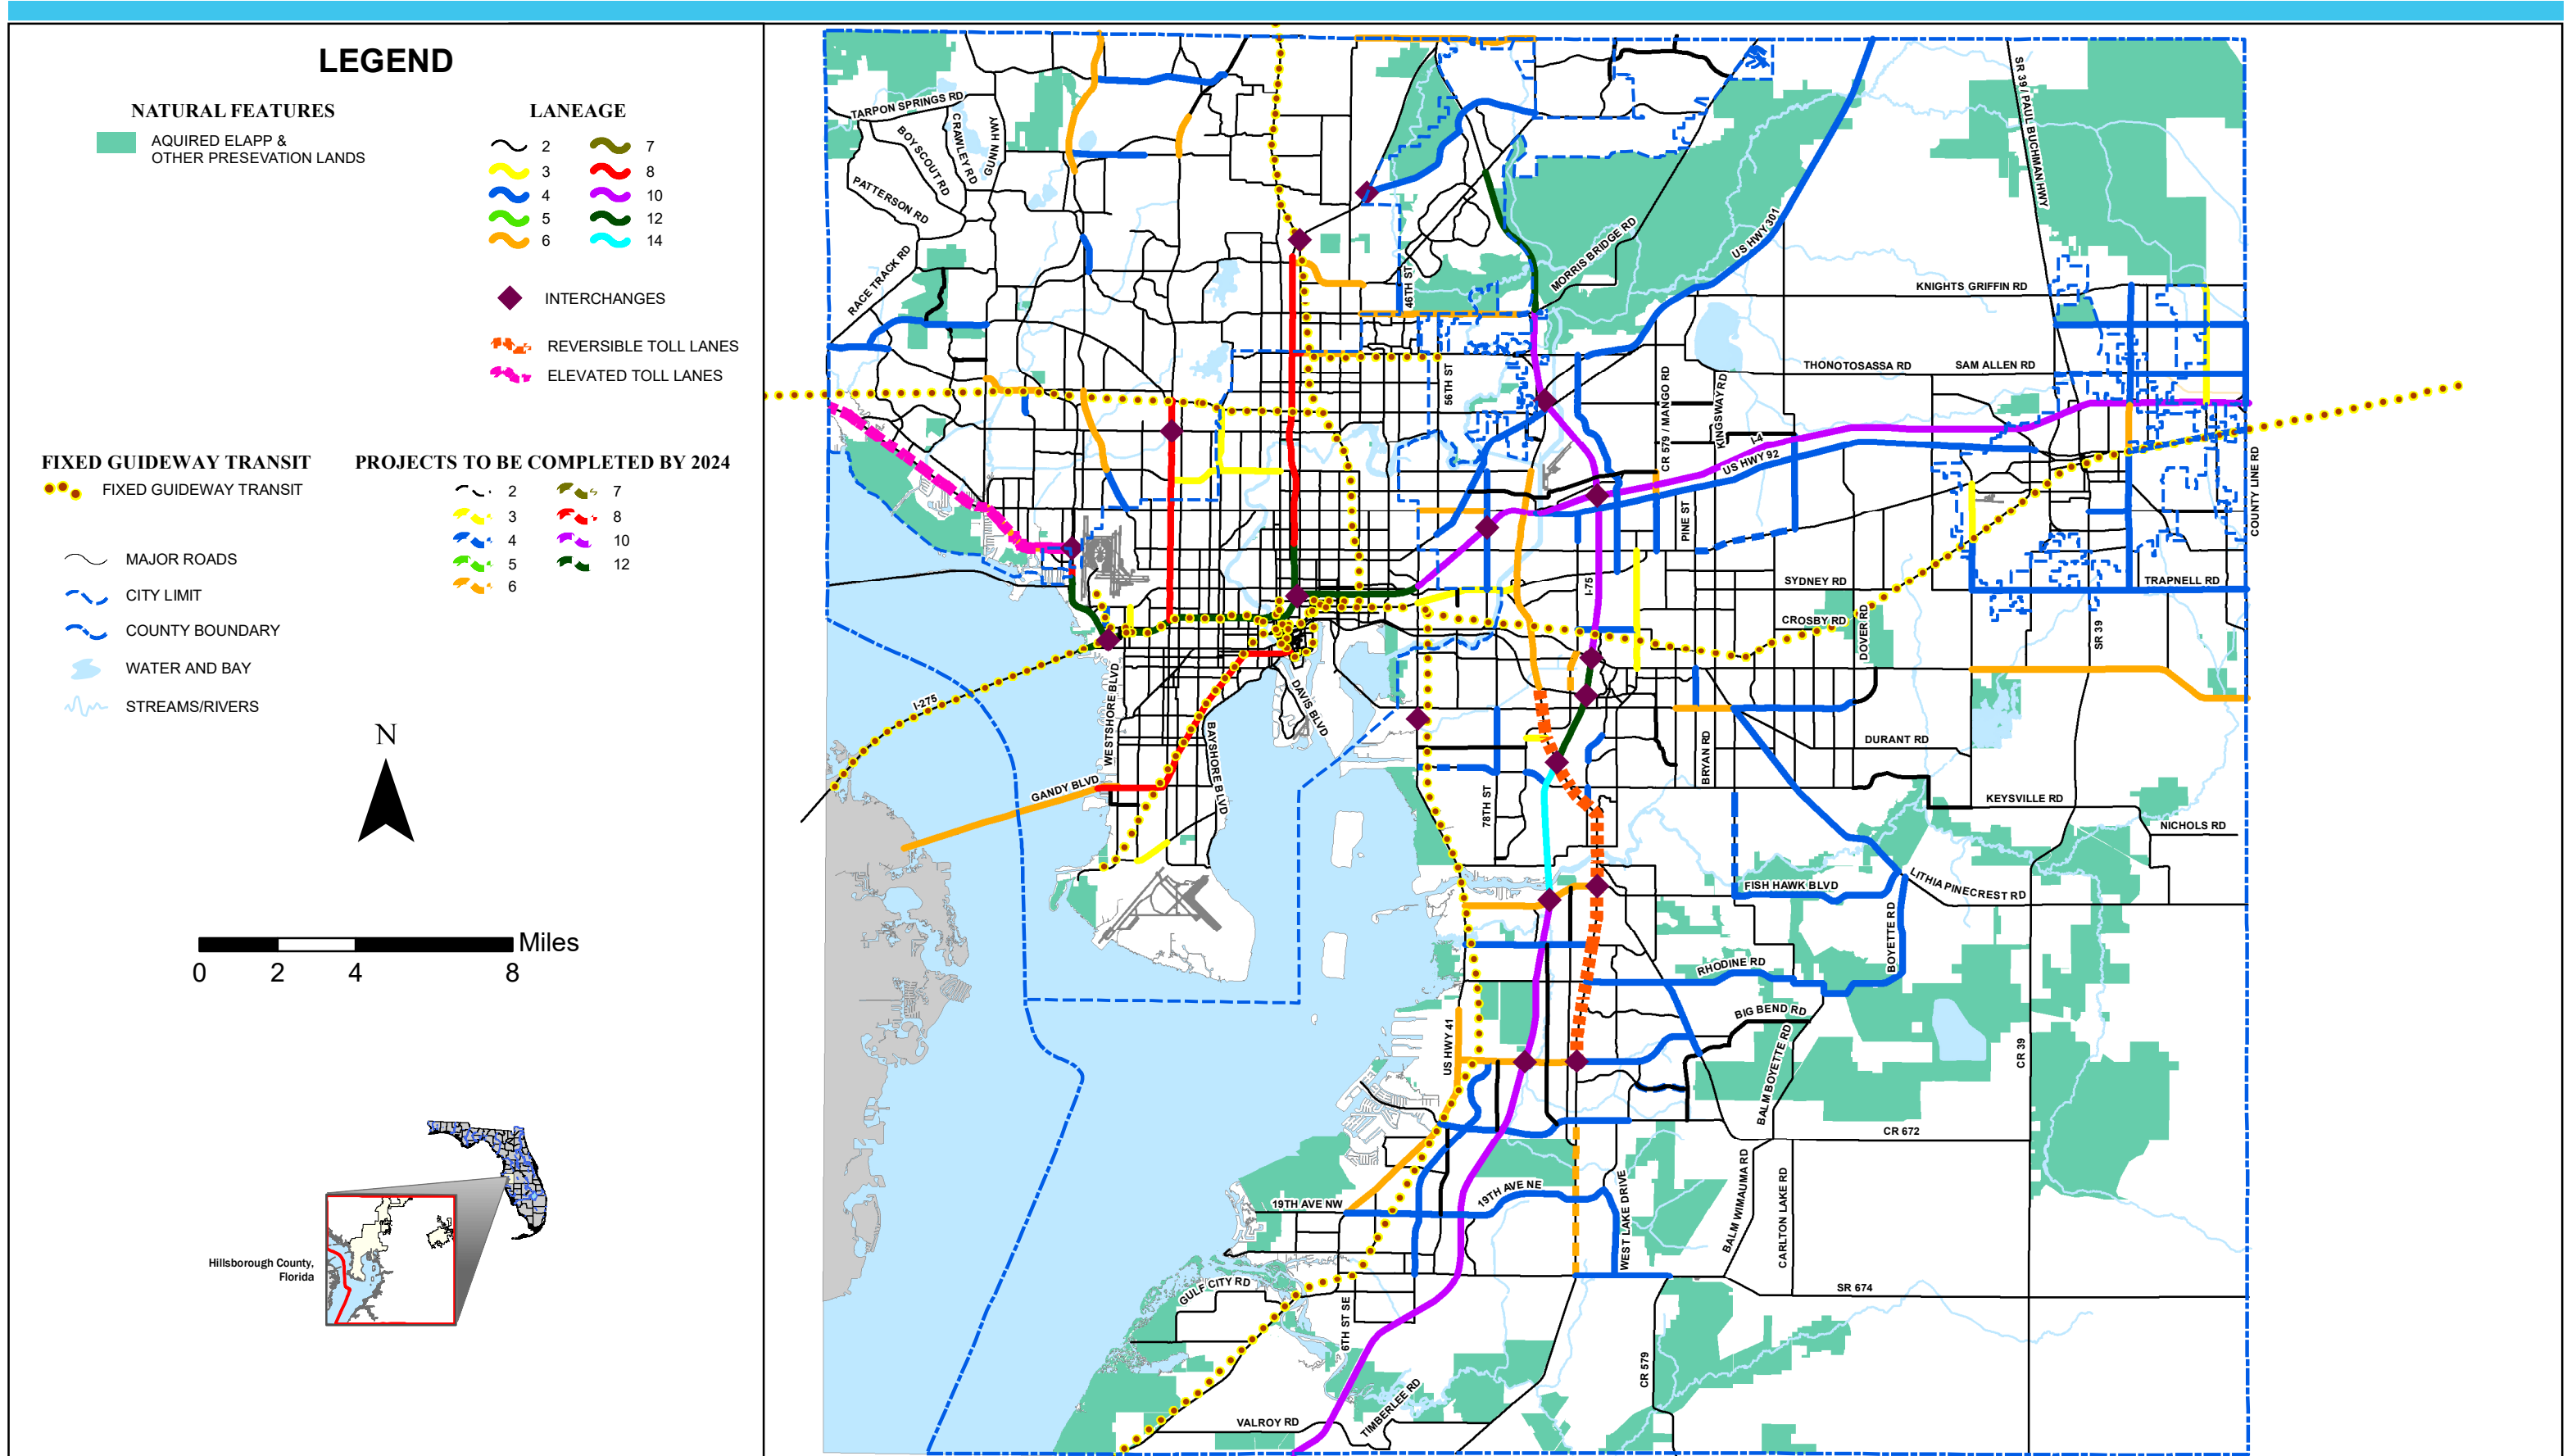

HILLSBOROUGH COUNTY ELAPP LANDS

2045 LRTP ENVIRONMENTAL CONSULTATION WORKSHOP JUNE 21, 2019

Data Source: ELAPP - Hillsborough County Geomatics. See Adopted MPO Long Range Transportation Plan for specific roadway improvements. Roads, Water from Hillsborough County City-County Planning Commission.